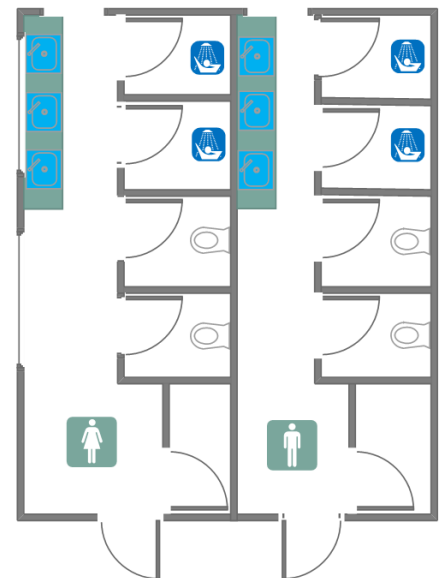

The Shires, Ullingswick, Herefordshire. HR13JE

Licensable Activity — Consumption Area —

The Shire Park Ullingswick Herefordshire HR13JE

-  Foam Fire Extinguisher
- Licensable Activity
- Consumption Area

Scale 1:100

Shower Block & Toilets